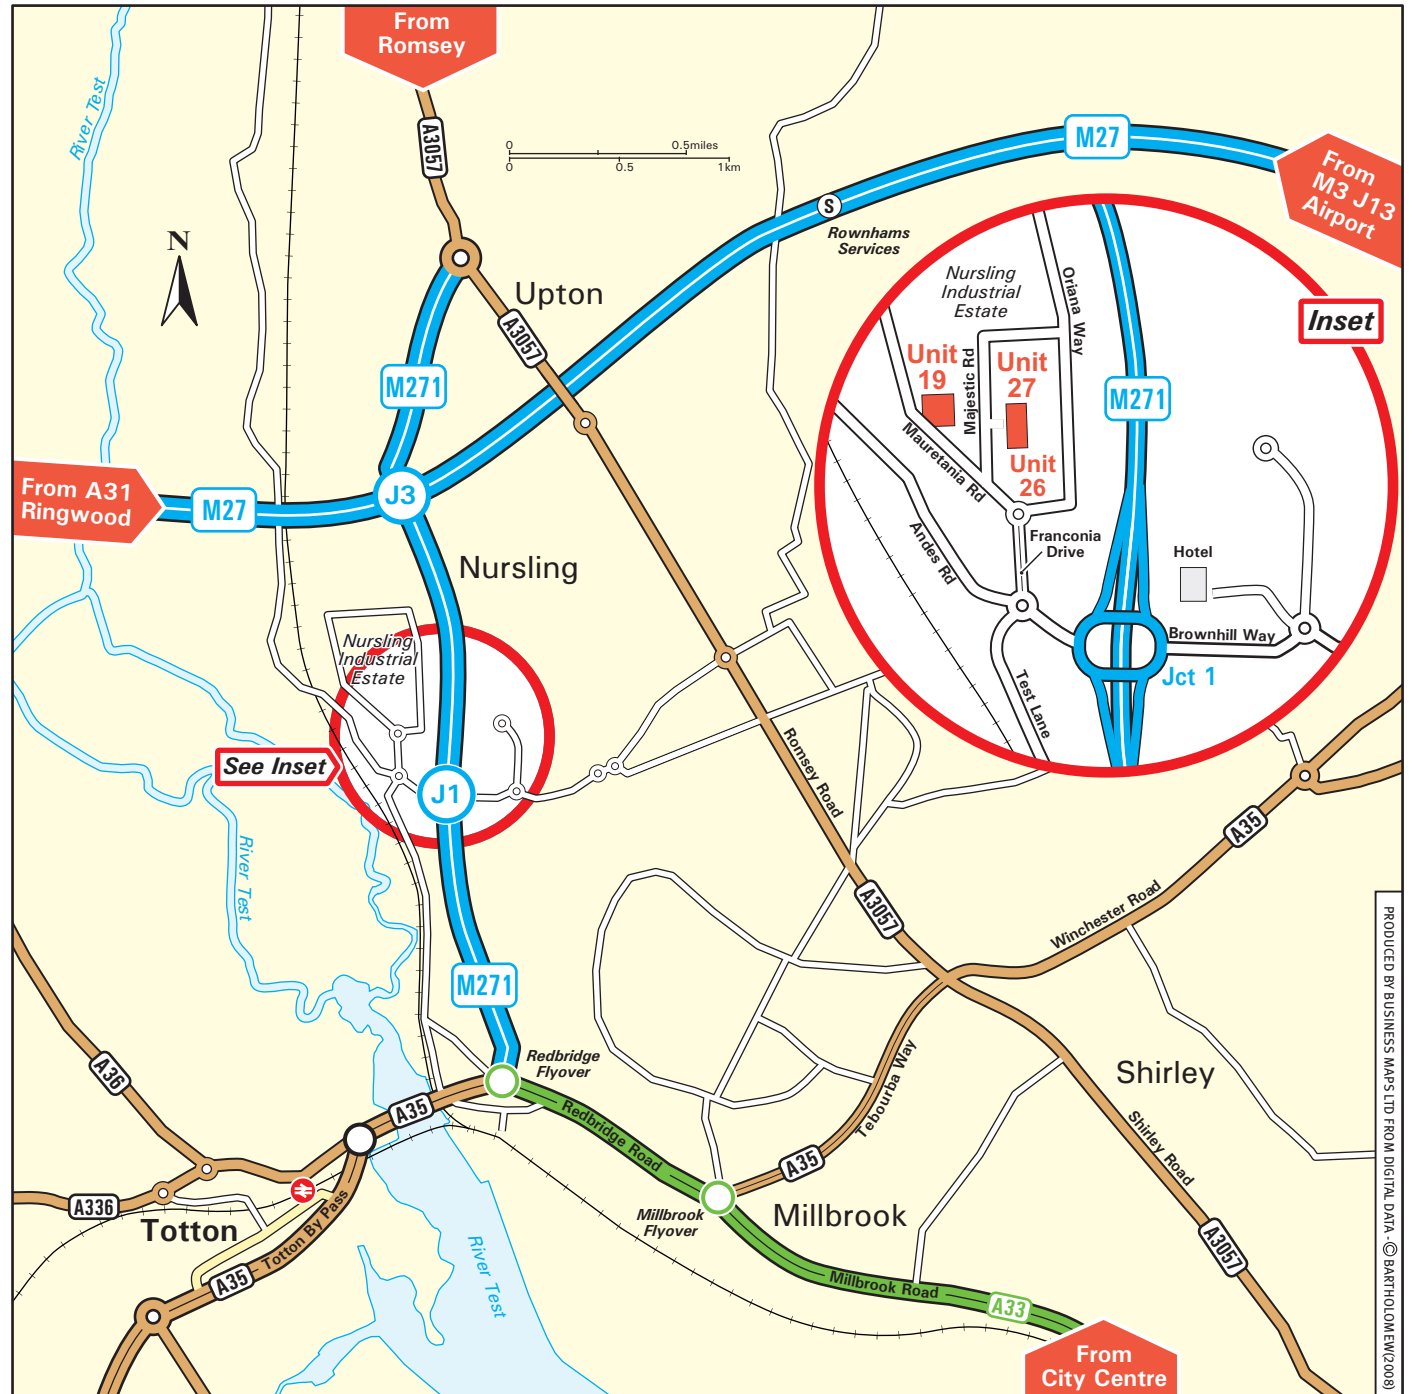

From M27

- Leave the M27 at Junction 3 (signed Southampton, Totton, Romsey & M271)
- Join the M271 towards Southampton.
- Leave the M271 at the next junction (signed Nursling Industrial Estate)
- At the roundabout at the top of the slip road, take the third exit.
- At the next roundabout, take the 3rd exit onto Franconia Drive.
- At the next roundabout, turn left onto Mauretania Road Unit 19 is located on the right (see inset)

..... for Units 26 & 27 – Turn right onto Majestic Road and they are located on the right (see inset)

From M3

- Leave the M3 at Junction 13 (signed Southampton, Bournemouth & M27 (W)).
- Join the M27 Westbound and follow directions above "From M27".

By Train

- Southampton Central is the nearest mainline station and is served by trains from London Waterloo, Basingstoke, Brighton, Portsmouth, Bournemouth, Salisbury, Southampton Airport Parkway and Winchester.
- Southampton Parkway is also very convenient for meeting and very well serviced by taxis.